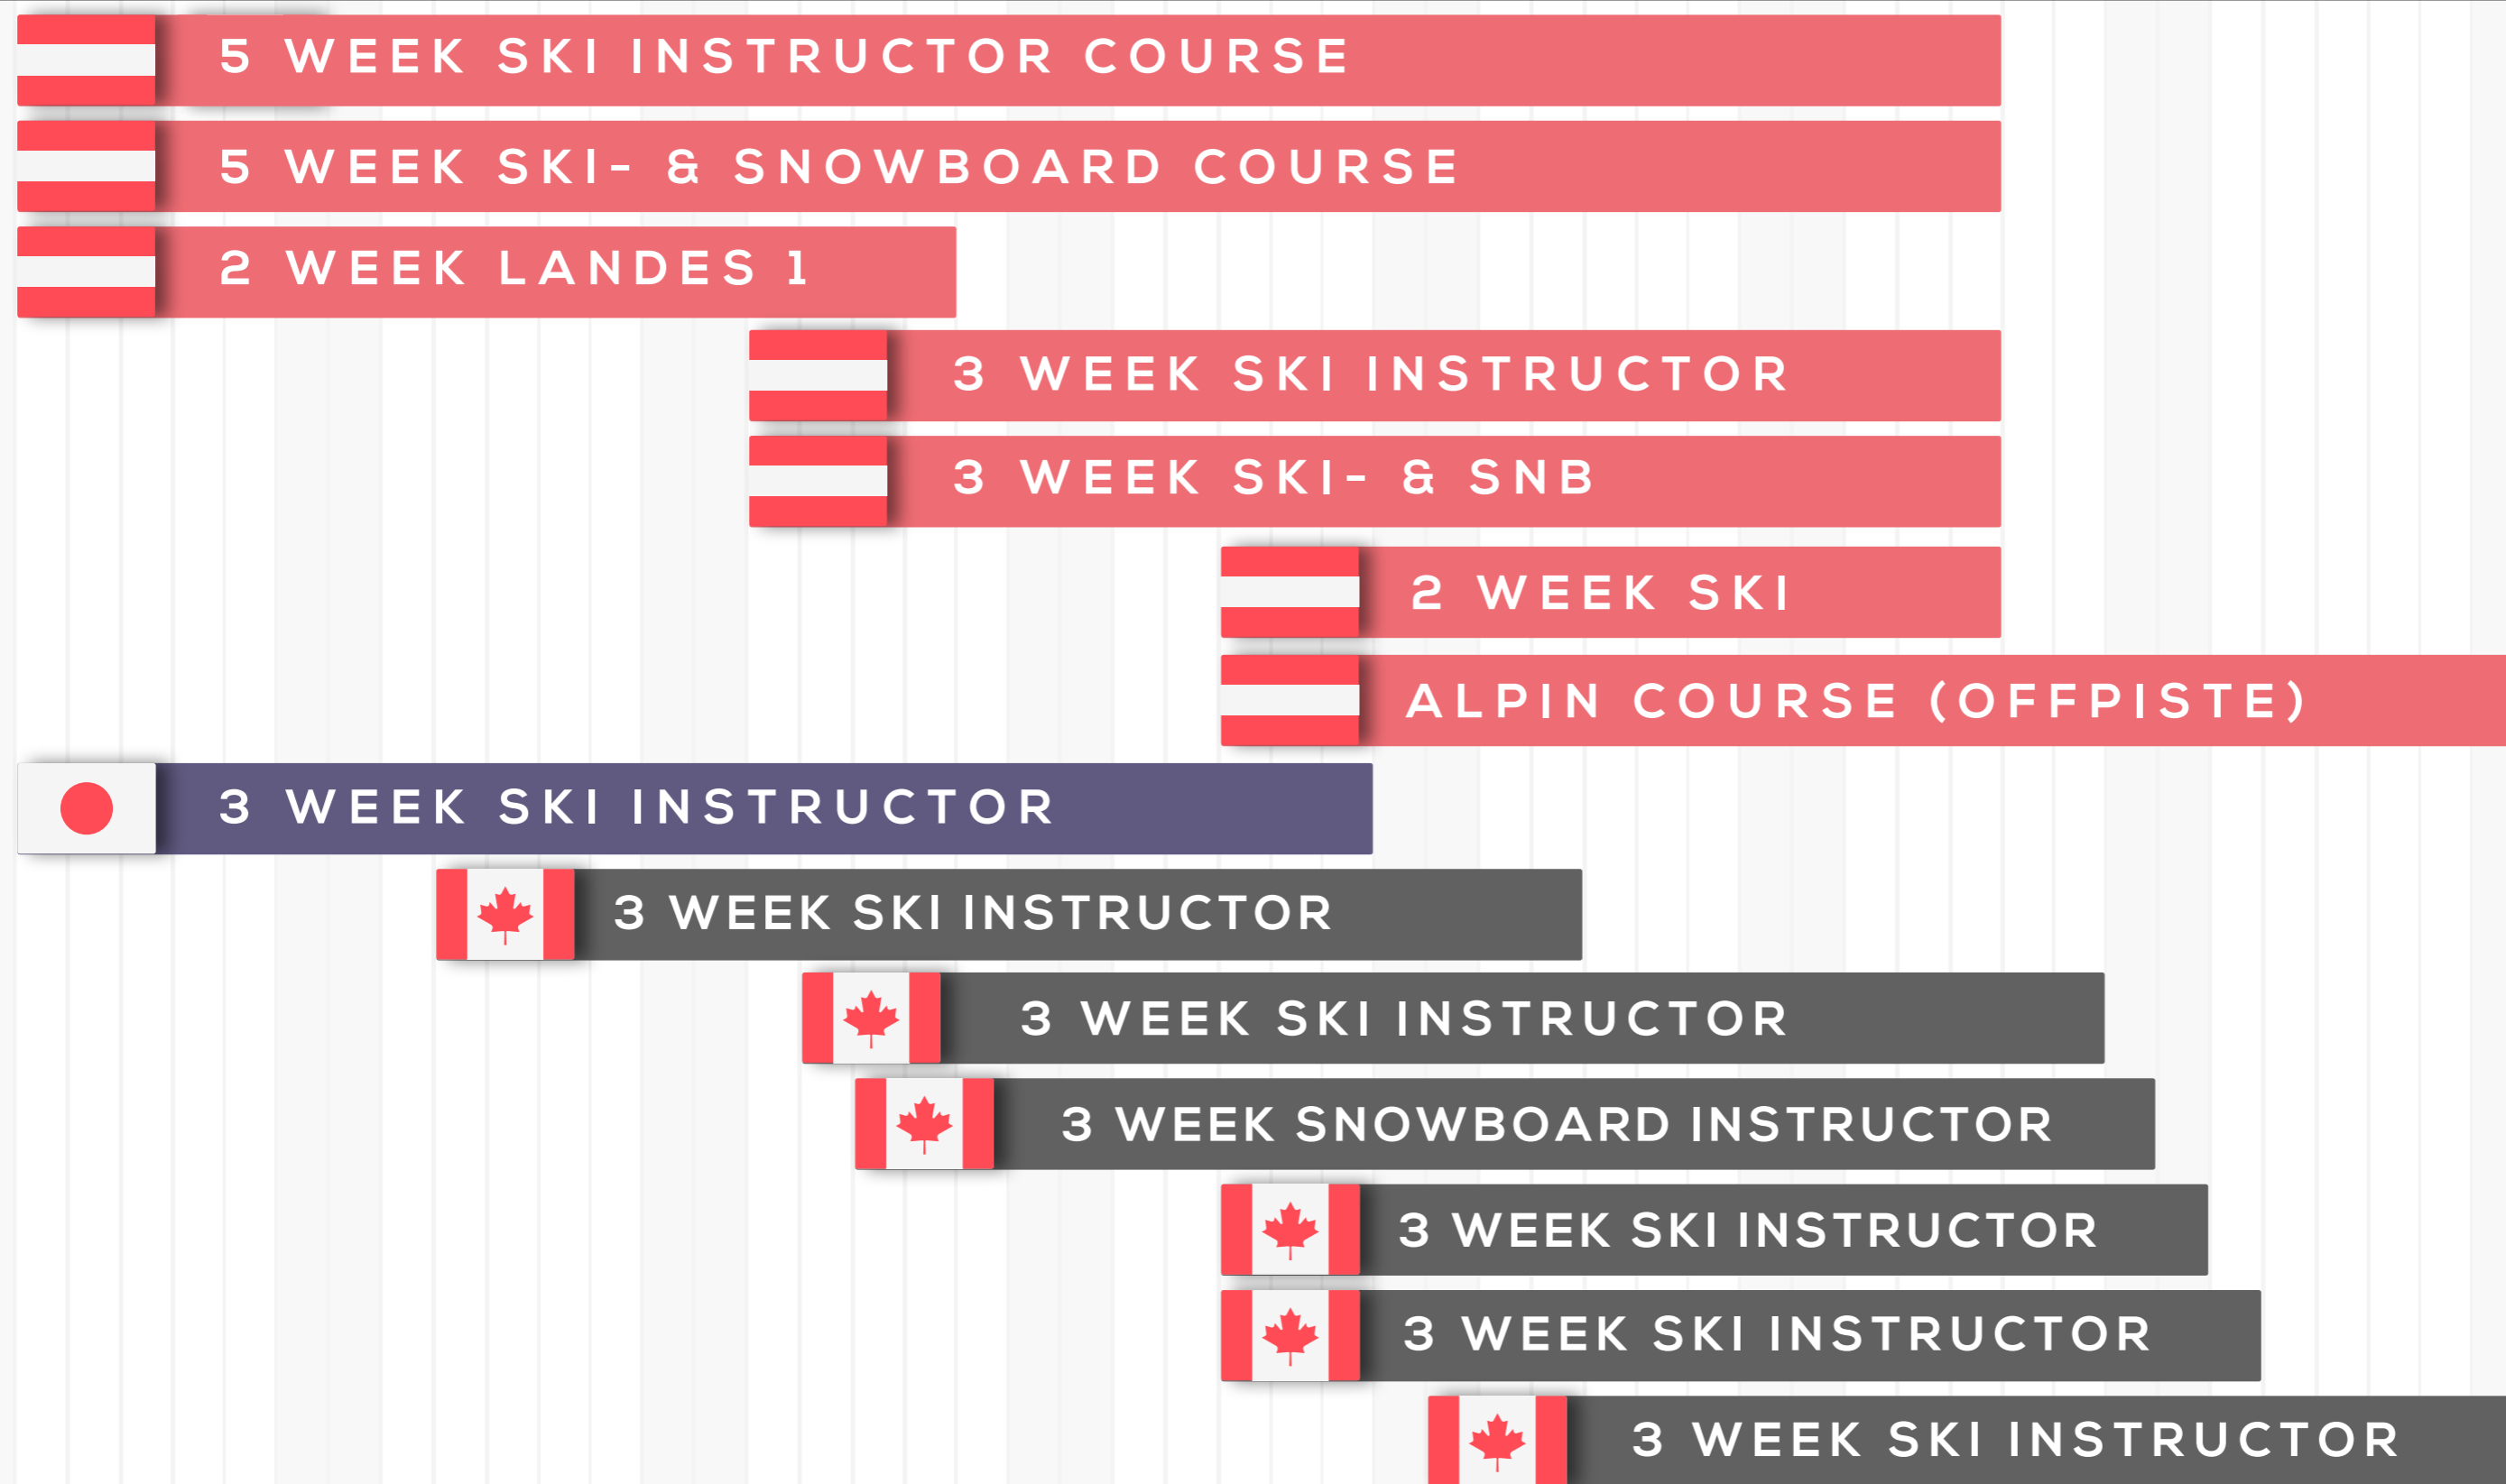

SNOWMINDS COURSE OVERVIEW

NOVEMBER 2017

DECEMBER 2017

1 2 3 4 5 6 7 8 9 10 11 12 13 14 15 16 17 18 19 20 21 22 23 24 25 26 27 28 29 30 1 2 3 4 5 6 7 8 9 10 11 12 13 14 15 16 17 18 19 20 21 22 23 24 25 26 27 28 29 30 31

JANUARY 2018

FEBRUARY 2018

1 2 3 4 5 6 7 8 9 10 11 12 13 14 15 16 17 18 19 20 21 22 23 24 25 26 27 28 29 30 31 1 2 3 4 5 6 7 8 9 10 11 12 13 14 15 16 17 18 19 20 21 22 23 24 25 26 27 28

MARCH 2018

APRIL 2018